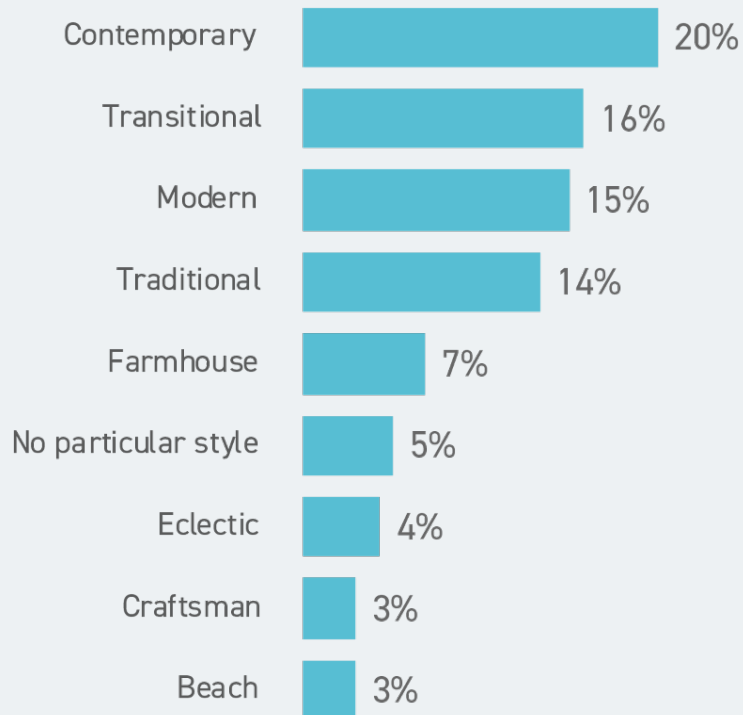

[FREESTANDING](#)

[WALK-IN](#)

[SKIRTED](#)

[MODERN](#)

[CLASSIC](#)

[SHOWER BASE](#)

Top 2018 Bathrom Design Style Choices

forward-thinking design approach, with clean lines, geometric patterns, flowing curves and hard angles.