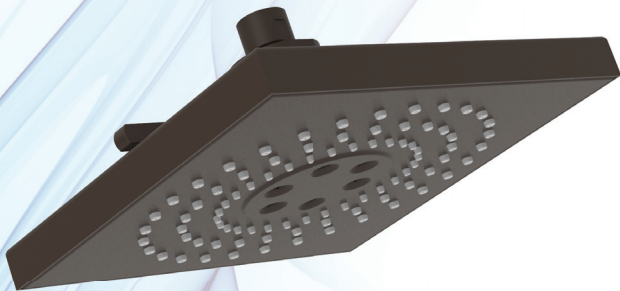

# LUXNETIC™ MULTIFUNCTION SHOWERHEADS

2157/01

2158/14

2159/10B

- Luxnetic™ showerheads create a luxurious shower experience by controlling the speed, movement, and size of water droplets
- Luxnetic™ technology delivers water in an oscillating stream, creating greater coverage and the feeling of more water than a standard showerhead flowing at the same rate
- Each model is equipped with 3 modes - Stream, Luxnetic™ Wave, and Pause
- Available in 27 decorative finishes
- Solid brass faceplate and shell for extended durability